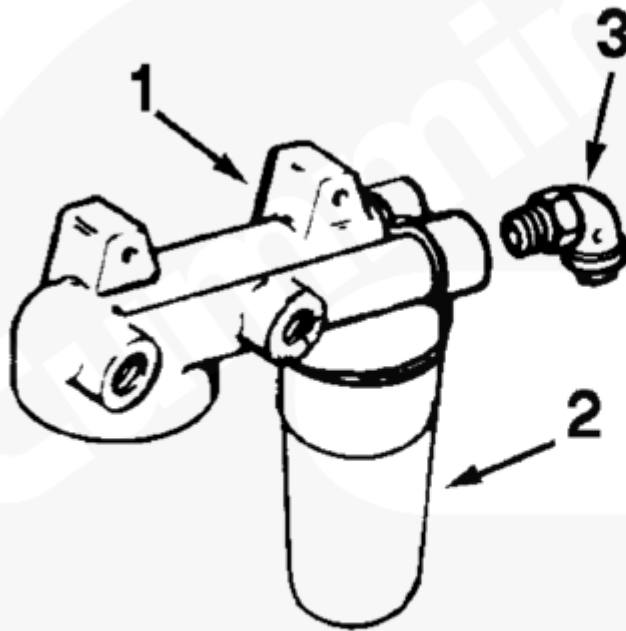

©Cummins Inc

ff500gk

[SMALL](#) | [MEDIUM](#) | [LARGE](#)

Cart	Ref No	Part Number	Part Description	Required	Remarks
View My Cart					
		FF8045	Fuel Filter		Fuel filter/water separator...(More)
					with dual replaceable
					elements.
<input type="checkbox"/>	1	167821	Fuel Filter Head	1	
<input type="checkbox"/>	2	3307475	Fuel Water Separator	2	

3

[3175846](#)

Male Union Elbow

2

© 2019 Cummins Inc., Box 3005, Columbus, IN 47202-3005 U.S.A.
Terms of Use and Disclaimers | Recommended System Requirements
Need Assistance? Please click on the Contact Us button in the top right corner of any page.